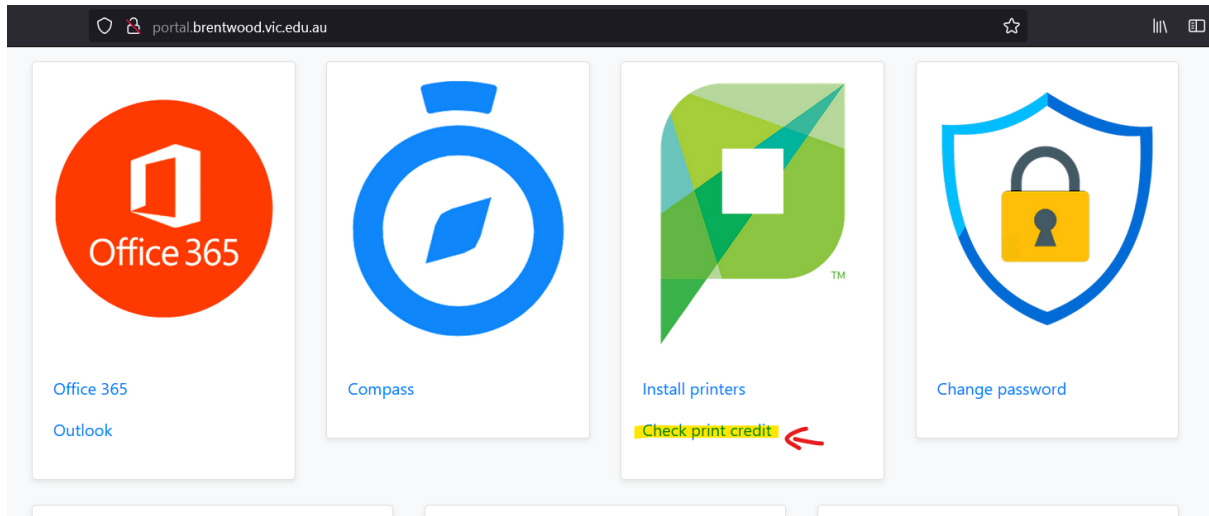

Visit <http://portal.brentwood.vic.edu.au>

When prompted, login

Select change details, then enter in pin